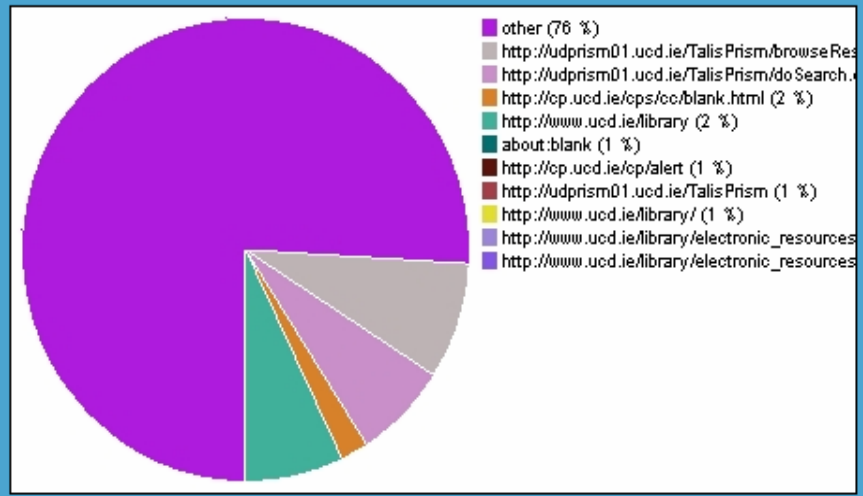

Navigations

Terminals: webma04, webma09, webma17,

Starting Date: 16 Feb 2005
Ending Date: 17 Feb 2005

1. Quick Navigation:
2. [Overview](#)
   - [Navigations](#)
   - [Error messages](#)
   - [Navigations per hour](#)
   - [Level of activity](#)
   - [Terminals](#)

No.	Site	Number
Top 1000 von insgesamt 1617 Einträgen.		
1	http://udprism01.ucd.ie/TalisPrism/browseResults.d Go	335
2	http://udprism01.ucd.ie/TalisPrism/doSearch.do Go	303
3	http://cp.ucd.ie/cps/cc/blank.html Go	105
4	http://www.ucd.ie/library Go	94
5	http://cp.ucd.ie/cp/alert Go	50
6	http://udprism01.ucd.ie/TalisPrism Go	45